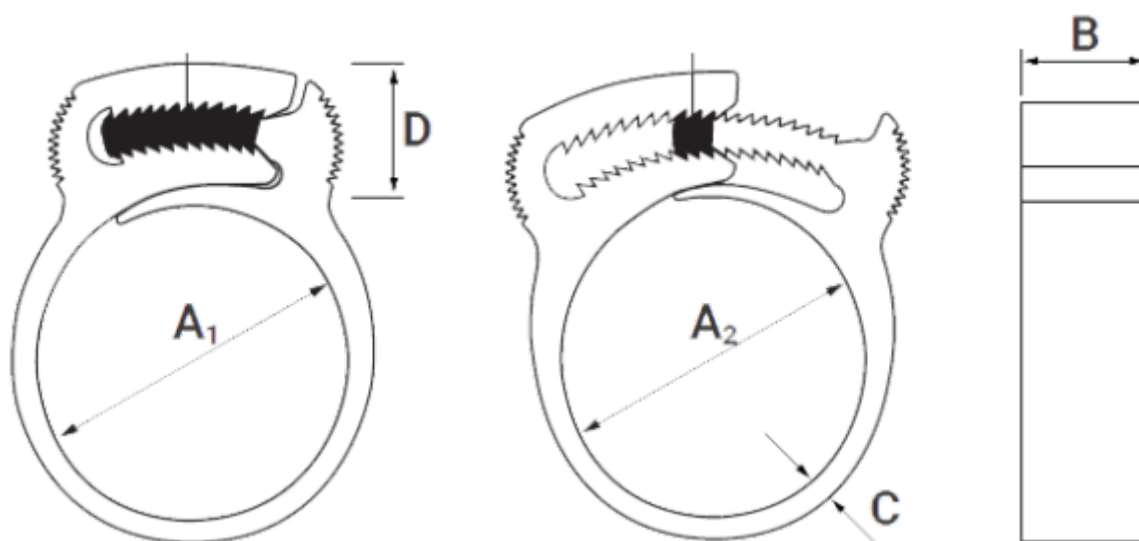

Data Sheet

Article number: 5604

Description: KLEEclips type BB Ø9.1-10.5

Measures

A1	= 9.2
A2	= 10.8
B	= 4.5
C	= 1.7
D	= 10.9
Size	= BB
Weight (g)	= 111